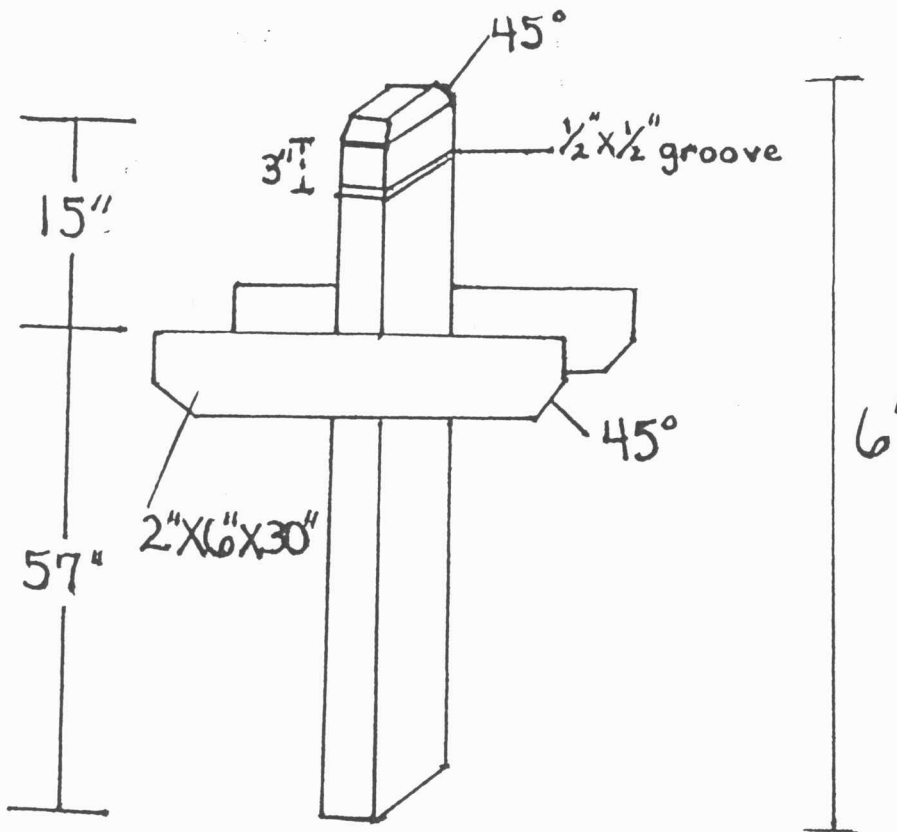

#### HIGHLAND SHORES MAILBOX CONSTRUCTION SPECS

4"X6"X6' Wood Post

Post to be set in concrete

Standard approved mail boxes will be centered on the 2"X6" supports and secured to a 6"X16" cedar bracket

Recommend bottom 6 inches of support post be protected by 26 gauge copper or aluminum flashing

### HIGHLAND SHORES MAILBOX CONSTRUCTION SPECS

4"X6"X6' Wood Post

Post to be set in concrete

Standard approved mail boxes will be centered on the 2"X6" supports and secured to a 6"X16" cedar bracket

Recommend bottom 6 inches of support post be protected by 26 gauge copper or aluminum flashing