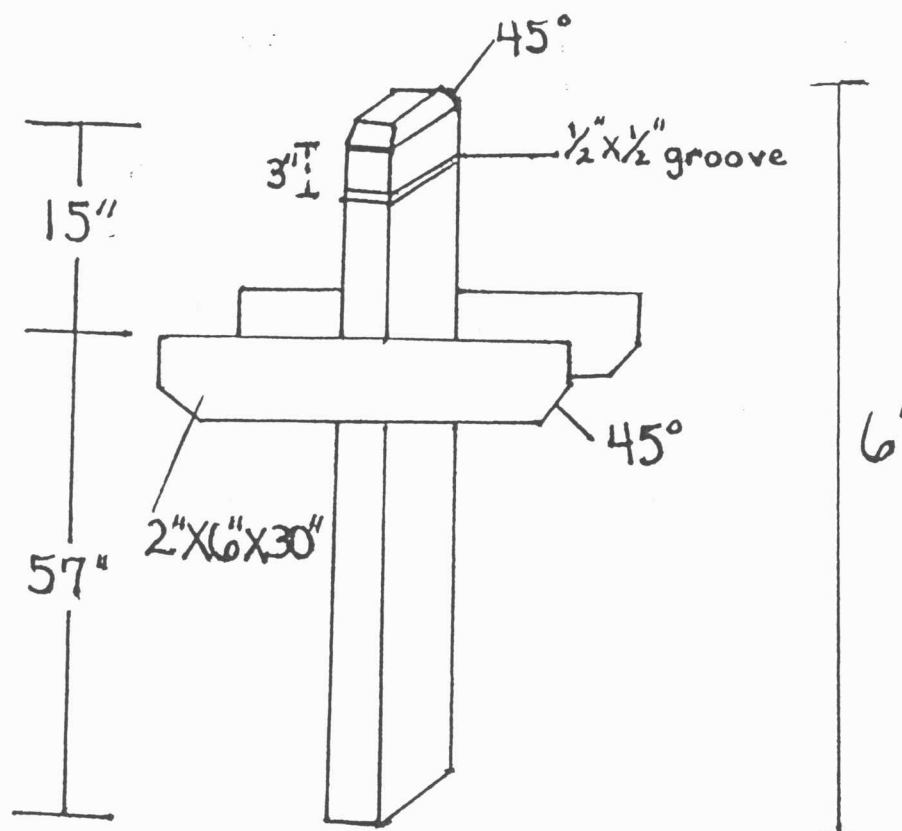

#### HIGHLAND SHORES MAILBOX CONSTRUCTION SPECS

4"X6"X6' Wood Post

Post to be set in concrete

Standard approved mail boxes will be centered on the 2"X6" supports and secured to a 6"X16" cedar bracket

Recommend bottom 6 inches of support post be protected by 26 gauge copper or aluminum flashing

### HIGHLAND SHORES MAILBOX CONSTRUCTION SPECS

4"X6"X6' Wood Post

Post to be set in concrete

Standard approved mail boxes will be centered on the 2"X6" supports and secured to a 6"X16" cedar bracket

Recommend bottom 6 inches of support post be protected by 26 gauge copper or aluminum flashing